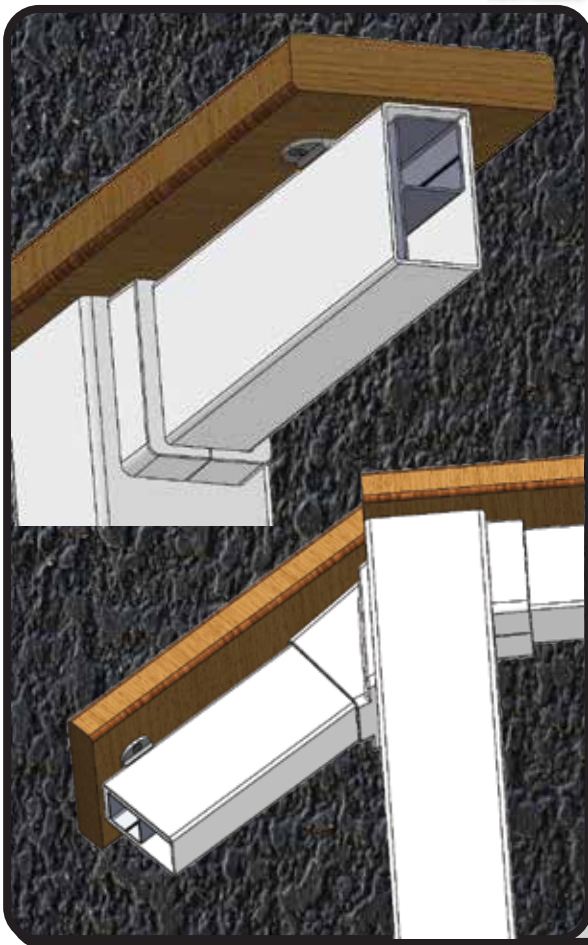

WAYMARK[®]
FENCE AND RAIL ACCESSORIES

**NEW PRODUCT
ANNOUNCEMENT**

SUMMIT[®] DECKBOARD RAILING ATTACHMENT KIT

**NEW
& Improved**

- Kit includes 2 Self Centering / Self Squaring deck board mounting brackets and 8 screws
- Perfect fit with Summit[®] DeckOver and Nexus[®] 2" x 3-1/2" Brackets
- Aesthetically pleasing
- Now available exclusively through Waymark Products