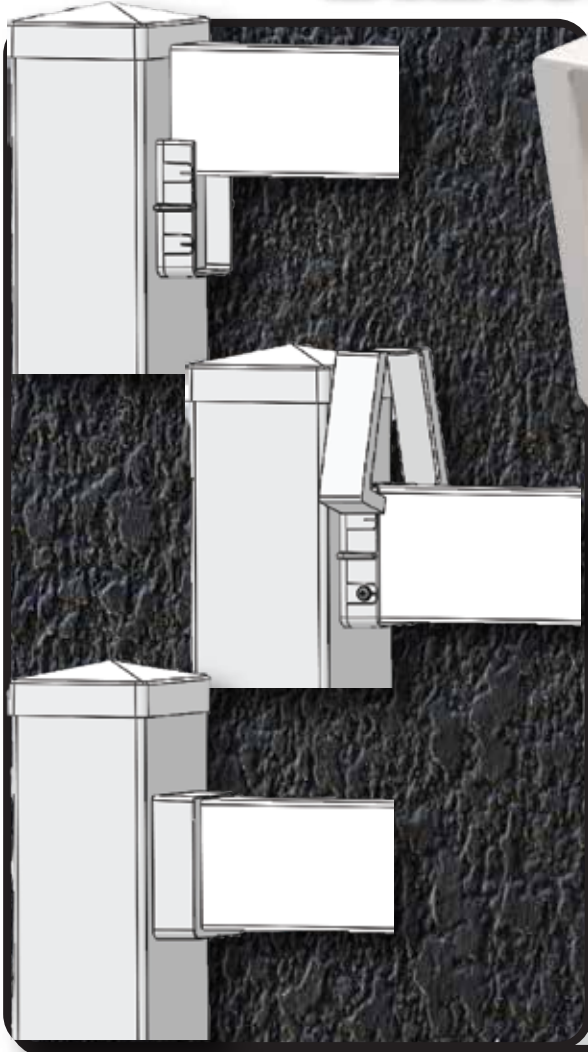

WAYMARK®

FENCE AND RAIL ACCESSORIES

**NEW PRODUCT
ANNOUNCEMENT**

NEXUS® 2" X 3-1/2" BRACKET

**NOW
AVAILABLE!**

The all new Nexus® 2" x 3-1/2" bracket is a 2-piece drop-in bracket system. One bracket can be used for regular and deckover options, resulting in fewer SKUs.

Residential railing (up to 8') using the Nexus® 2" x 3-1/2" brackets, have been tested and is ICC-IRS Code Compliant.

Now available exclusively through
Waymark Products.

**For More Information
Call Today!
Toll Free: 877.652.6118**