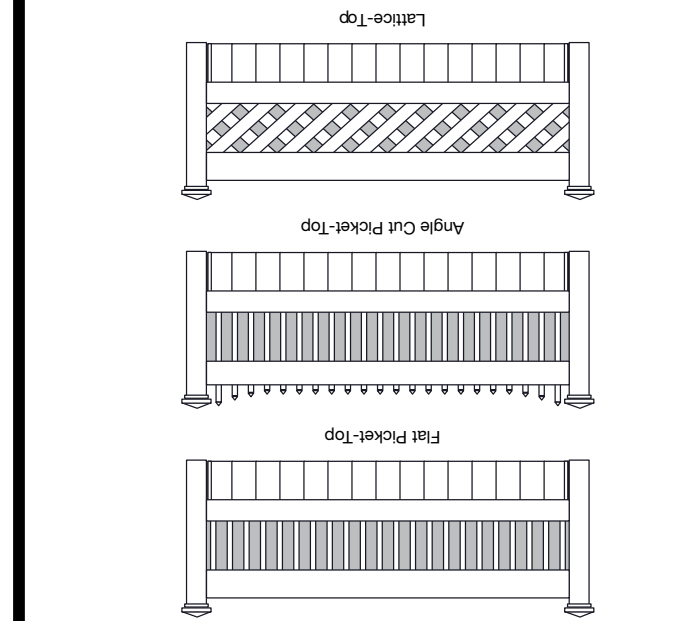

This unique fencing system manufactured by Homeland Vinyl Products uses a new H-post design and is engineered for installation without routing. Gorilla Fence profiles can be installed in concrete or sleeved over 1-7/8" galvanized pipe. Homeland's limited lifetime warranty and is protected by our ACCU-Shield® formulation. You can feel confident you are getting a proven product to stand up against the elements.

STRONG FENCE Gorilla Fence

This unique fencing system is manufactured by Homeland Vinyl Products specifically for harsh northern climates. The H-post design is precision engineered for strength, beauty, and design flexibility. The non-routed design makes installation easier in almost any weather.

STRONG FENCE Tuff-Fence

1. 7/8" x 6" pickets, Standard 3/4" spacing. 5' & 6' heights are made with a 2" x 3.5" mid-rail.

2. 7/8" x 3" pickets, Standard 3/4" spacing. 3', 4', 5' & 6' heights

3. 7/8" x 6" & 7/8" x 3" pickets, Standard 3/4" spacing. 2" x 3.5" top, bottom & mid-rail.

SEMI-PRIVACY FENCE

5' & 6' heights are made with mid-rails. Fence Heights: 3', 4', 5' & 6'. 7/8" x 6" Pickets. Pickets over lap each other a 1/2".

6" Wide sections only. Standard rails are 3.5" x 3.5". 7/8" x 3" Pickets. Pickets over lap each other a 1/2".

PRIVACY FENCE Shadow Box

PRIVACY FENCE Ornate & Lattice Options

Picket: 7/8" x 6" Tongue & Groove. Rails: 2" x 7". Fence Length: 71" & 95" Centers.

Picket: 7/8" x 6" Tongue & Groove. Rails: 1.75" x 5.5". Fence Length: 71" & 95" Centers.

PRIVACY FENCE Tongue & Groove

PRIVACY FENCE Basket Weave

Not all Vinyl Is Created Equal!

Homeland® manufactures the toughest PVC profiles with the most advanced UV protection under the sun, our ACCU-Shield® formulation.