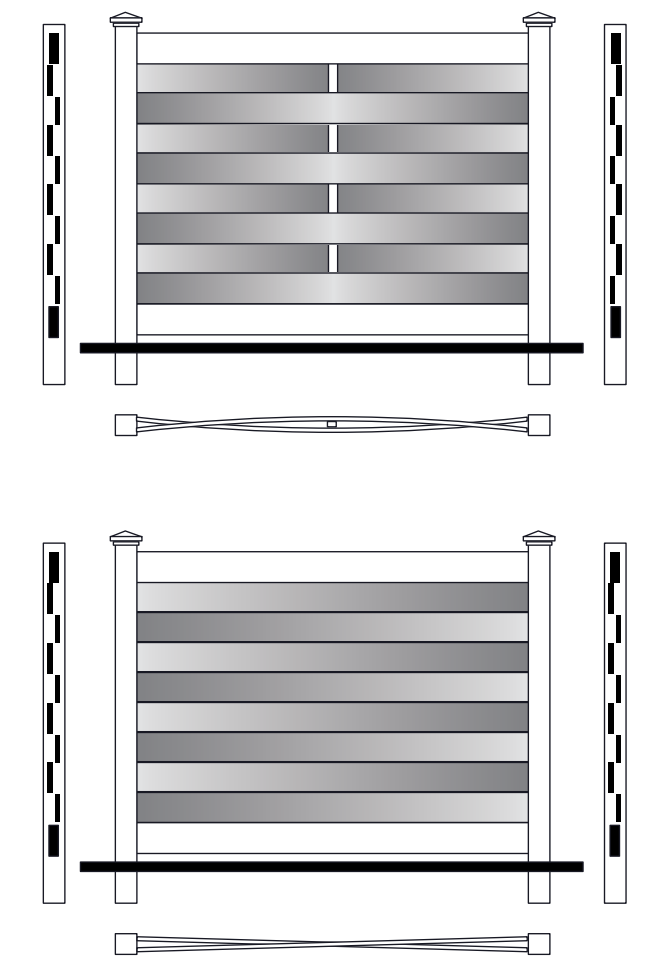

This unique fencing system manufactured by Homeland Vinyl Products uses a new H-post design and is engineered for installation without routing. Gorilla Fence profiles can be installed in concrete or sleeved over 1-7/8" galvanized pipe. Homeland's limited lifetime warranty and is protected by our ACCU-Shield® formulation. You can feel confident you are getting a proven product to stand up against the elements.

STRONG FENCE Gorilla Fence

This unique fencing system is manufactured by Homeland Vinyl Products specifically for harsh northern climates. The H-post design is precision engineered for strength, beauty, and design flexibility. The non-routed design makes installation easier in almost any weather.

STRONG FENCE Tuff-Fence

1. 7/8" x 6" pickets, Standard 3/4" spacing. 5' & 6' heights are made with a 2" x 3.5" mid-rail.

2. 7/8" x 3" pickets, Standard 3/4" spacing. 3', 4', 5' & 6' heights

3. 7/8" x 6" & 7/8" x 3" pickets, Standard 3/4" spacing. 2" x 3.5" top, bottom & mid-rail.

SEMI-PRIVACY FENCE

5' & 6' heights are made with mid-rails. Fence Heights: 3', 4', 5' & 6'. 7/8" x 6" Pickets. Pickets over lap each other a 1/2".

6" Wide sections only. Standard rails are 3.5" x 3.5". 7/8" x 3" Pickets. Pickets over lap each other a 1/2".

PRIVACY FENCE Shadow Box

PRIVACY FENCE Ornate & Lattice Options

Picket: 7/8" x 6" Tongue & Groove. Rails: 2" x 7". Fence Length: 71" & 95" Centers.

Picket: 7/8" x 6" Tongue & Groove. Rails: 1.75" x 5.5". Fence Length: 71" & 95" Centers.

PRIVACY FENCE Tongue & Groove

PRIVACY FENCE Basket Weave

Not all Vinyl Is Created Equal!

Homeland® manufactures the toughest PVC profiles with the most advanced UV protection under the sun, our ACCU-Shield® formulation.