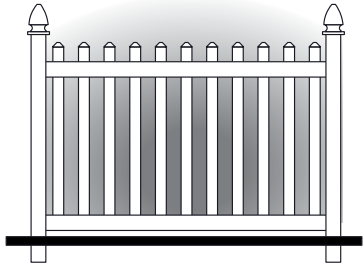

# PICKET FENCE

7/8" x 3" Straight Top Picket.  
Standard 3" spacing

7/8" x 3" Arched Top Picket.  
Standard 3" spacing

7/8" x 3" Scalloped Top Picket.  
Standard 3" spacing

1.5" x 1.5" Straight Top Picket.  
Standard 3.25" spacing

1.5" x 1.5" Arched Top Picket.  
Standard 3.25" spacing

1.5" x 1.5" Scalloped Top Picket.  
Standard 3.25" spacing