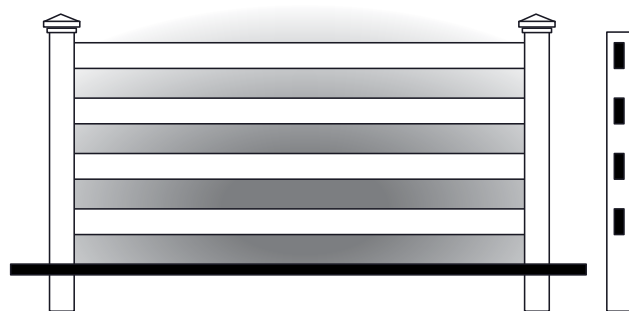

4 RAIL
1-1/2" x 5-1/2" rails - 9" spacing.
Post spacing 8' on center, fence height - 60"

FENCE Colors & Homewood

Homewood Variegated Colors

For Homewood Colors, refer to the Purchasing and Installing Homewood Colors Best Practices at <http://homelandvinyl.com/HomewoodBP>

Homeland Non-Variegated Colors

(Colors may not be exactly as shown)
Note: Color options vary by item. Call for available color options.

FENCE Accessories

Internal Rail Mounts

1-1/2" x 5-1/2"
1-3/4" x 5-1/2"
2" x 3-1/2"
2" x 6"

Adjustable External Rail Mount

Adjusts to 1-1/2", 1-3/4" or 2" Wide

Gate Pockets

2-1/8" x 2-3/4"
1-3/4" x 3-1/2"
2" x 3-1/2"

Gate Pockets

1-3/4" x 5-1/2" Deco
1-1/2" x 5-1/2"

Gate Pockets

2" x 6"
2" x 7"