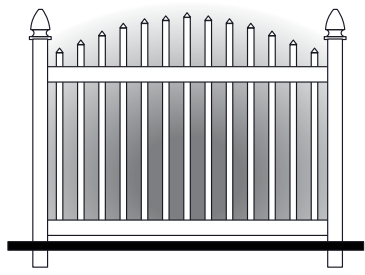

7/8" x 3" Arched Top Picket.
Standard 3" spacing