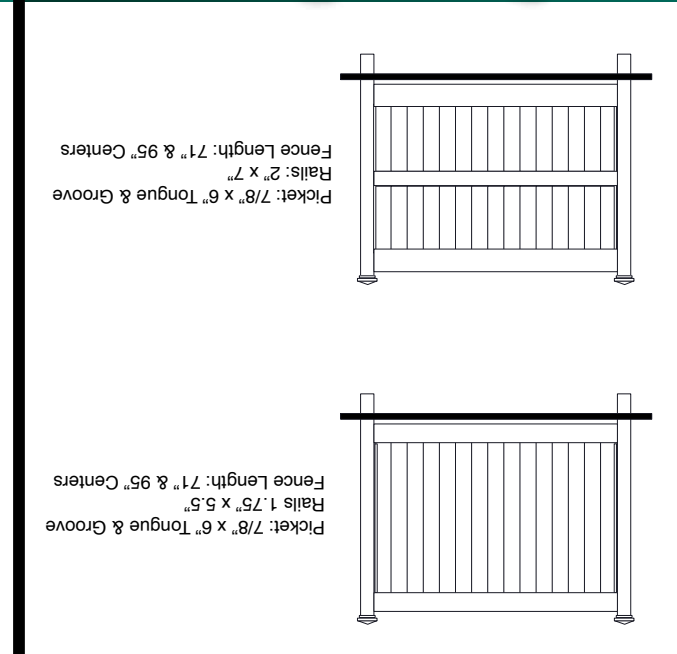

PRIVACY FENCE Ornate & Lattice Options

Picket: 7/8" x 6" Tongue & Groove. Rails: 2" x 7". Fence Length: 71" & 95" Centers.

Picket: 7/8" x 6" Tongue & Groove. Rails: 1.75" x 5.5". Fence Length: 71" & 95" Centers.

PRIVACY FENCE Tongue & Groove

PRIVACY FENCE Basket Weave