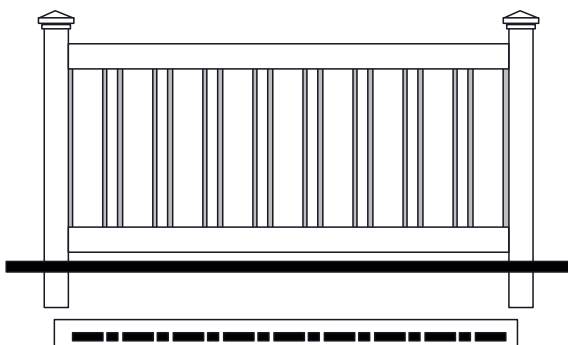

1-1/2" X 1-1/2" SHARP PICKET

# YARD FENCE

1.5" x 1.5" Picket Yard Fence.  
Standard 3.25" spacing

1.5" x 1.5" Picket Yard Fence.  
Standard 1.75" spacing

7/8" x 3" & 7/8" x 6" Picket Yard Fence.  
Standard 2.75" spacing