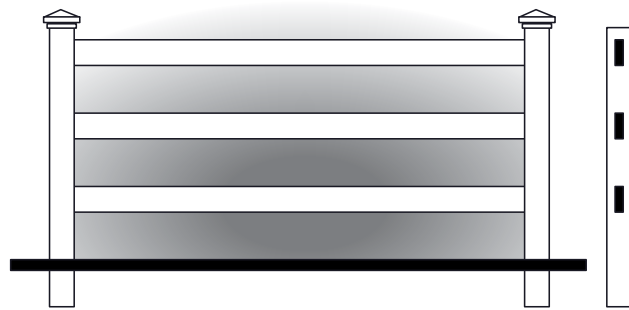

3 RAIL
1-1/2" x 5-1/2" rails - 10-1/2" spacing.
Post spacing 8' on center, fence height - 50"