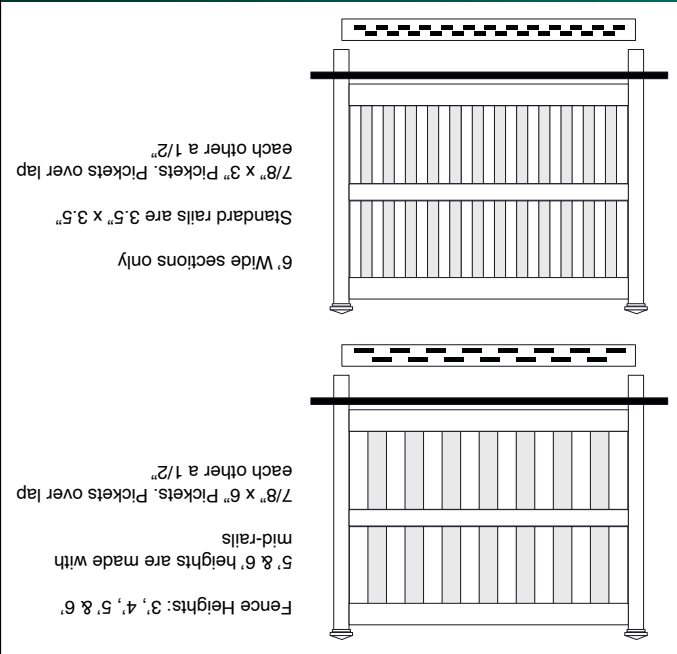

## STRONG FENCE Tuff-Fence

1. 7/8" x 6" pickets, Standard 3/4" spacing. 5' & 6' heights are made with a 2" x 3.5" mid-rail.

2. 7/8" x 3" pickets, Standard 3/4" spacing. 3', 4', 5' & 6' heights

3. 7/8" x 6" & 7/8" x 3" pickets, Standard 3/4" spacing. 2" x 3.5" top, bottom & mid-rail.

## SEMI-PRIVACY FENCE

5' & 6' heights are made with mid-rails. Fence Heights: 3', 4', 5' & 6'. 7/8" x 6" Pickets. Pickets over lap each other a 1/2".

6" Wide sections only. Standard rails are 3.5" x 3.5". 7/8" x 3" Pickets. Pickets over lap each other a 1/2".