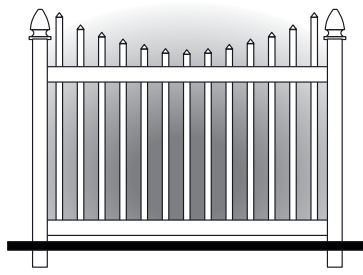

# PICKET FENCE

7/8" x 3" Straight Top Picket.  
Standard 3" spacing

7/8" x 3" Arched Top Picket.  
Standard 3" spacing

7/8" x 3" Scalloped Top Picket.  
Standard 3" spacing

1.5" x 1.5" Straight Top Picket.  
Standard 3.25" spacing