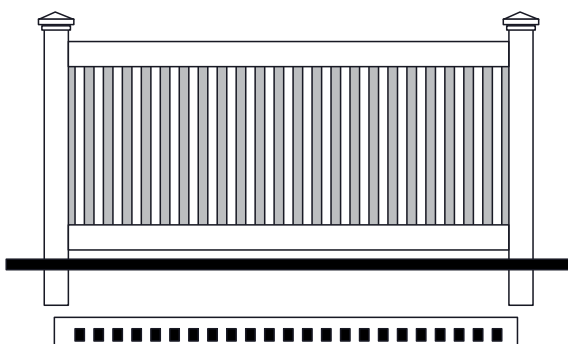

1.5" x 1.5" Picket Yard Fence.
Standard 1.75" spacing