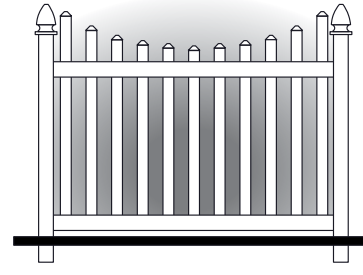

# PICKET FENCE

7/8" x 3" Straight Top Picket.  
Standard 3" spacing

7/8" x 3" Arched Top Picket.  
Standard 3" spacing

7/8" x 3" Scalloped Top Picket.  
Standard 3" spacing

1.5" x 1.5" Straight Top Picket.  
Standard 3.25" spacing

1.5" x 1.5" Arched Top Picket.  
Standard 3.25" spacing

1.5" x 1.5" Scalloped Top Picket.  
Standard 3.25" spacing