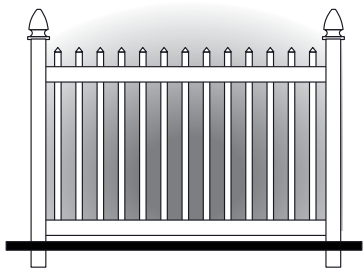

PICKET FENCE

7/8" x 3" Straight Top Picket.
Standard 3" spacing