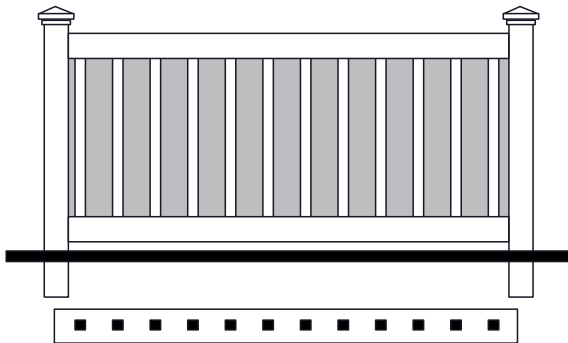

YARD FENCE

1.5" x 1.5" Picket Yard Fence.
Standard 3.25" spacing