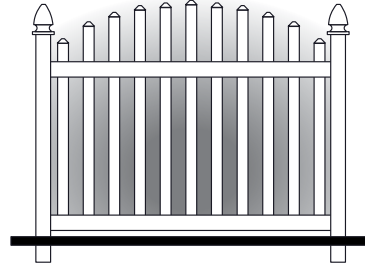

# PICKET FENCE

7/8" x 3" Straight Top Picket.  
Standard 3" spacing

7/8" x 3" Arched Top Picket.  
Standard 3" spacing

7/8" x 3" Scalloped Top Picket.  
Standard 3" spacing

1.5" x 1.5" Straight Top Picket.  
Standard 3.25" spacing

1.5" x 1.5" Arched Top Picket.  
Standard 3.25" spacing

1.5" x 1.5" Scalloped Top Picket.  
Standard 3.25" spacing